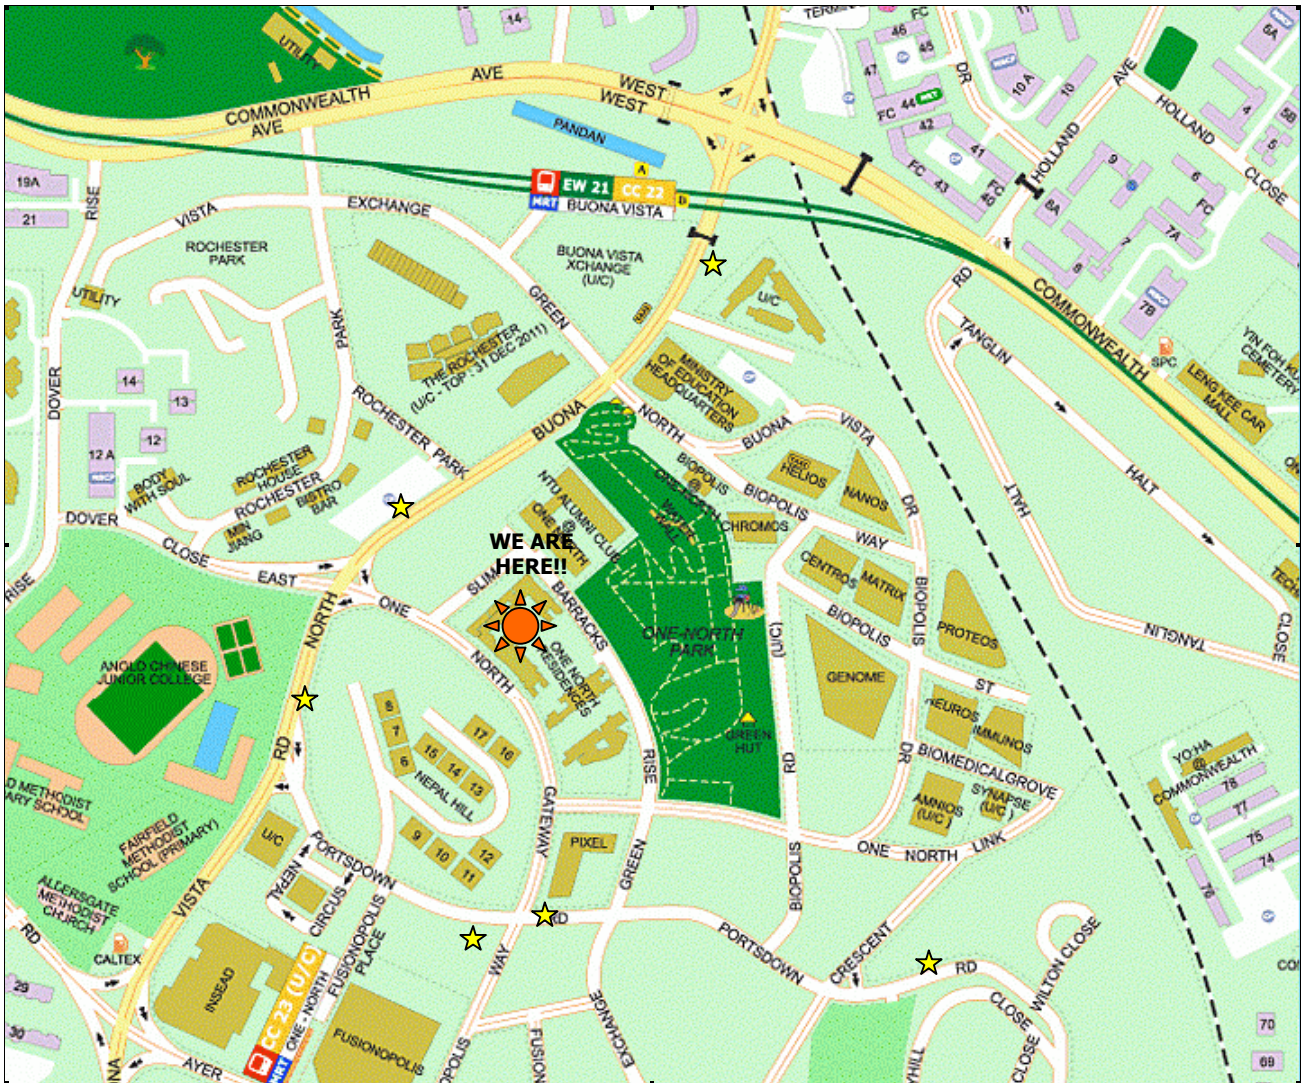

Directions on how to get to SoulCentre @ One-North

Our address is: 7 One-North Gateway, #01-15, Singapore-138642

Bus Services Available: 74, 74e, 91, 92, 95, 191, 196, 198, 200

Nearest MRT Station: Buona Vista (East-West Line EW21)

Directions from Buona Vista MRT Station:

- Walk to the bus stop opposite Buona Vista MRT, North Buona Vista Road
- Board any of the buses (74, 91, 92, 94, 191, 196, 198, 200) and alight at 1 stop later at North Buona Vista Road, opposite Anglo-Chinese JC.
- Walk to One-North Residences